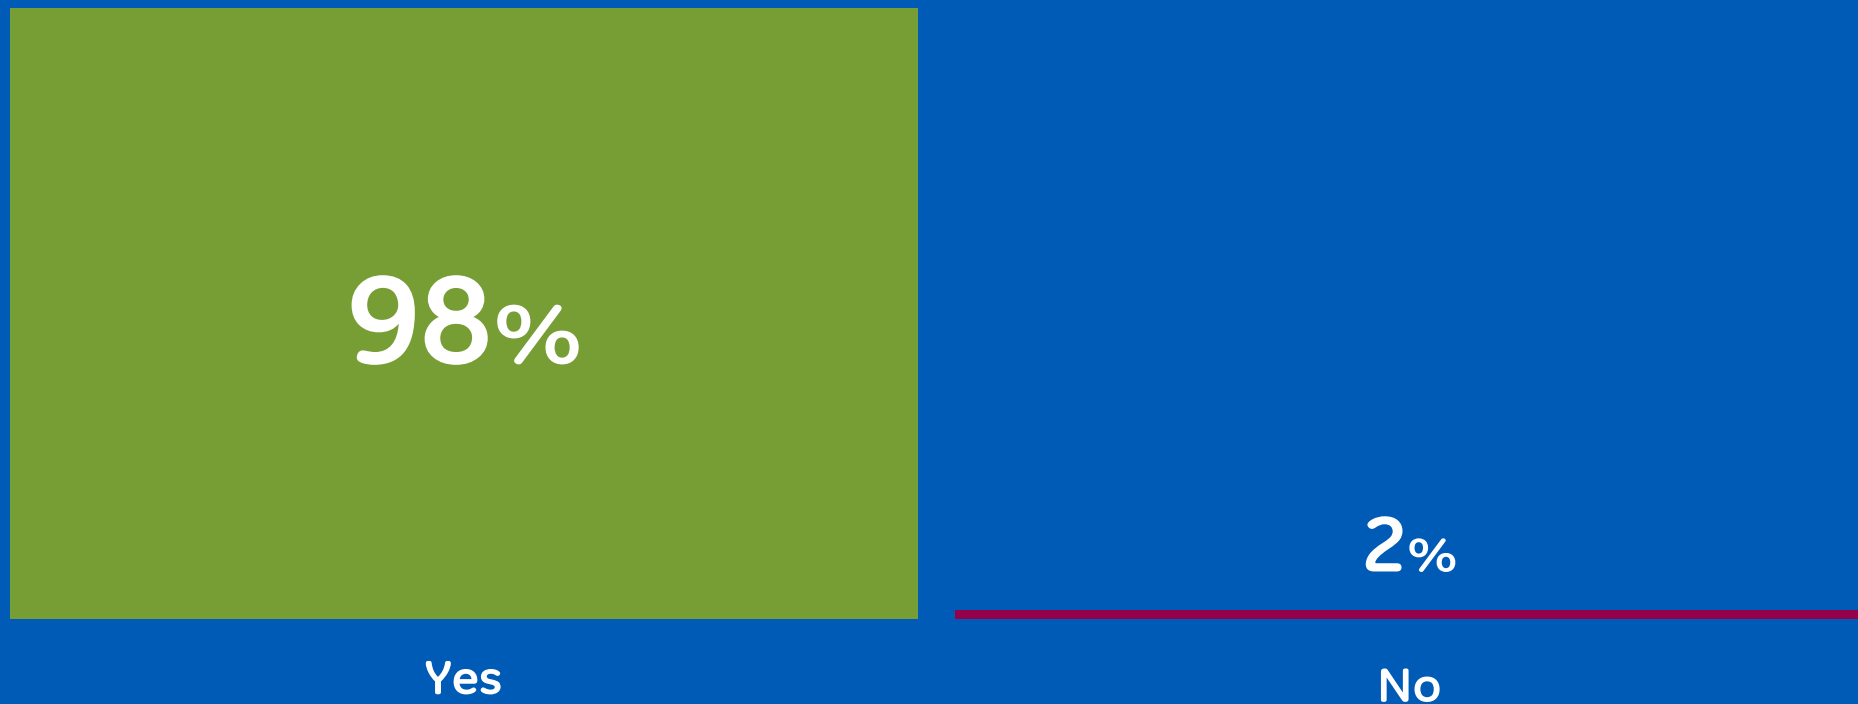

Tannery Drift
First School
ROYSTON · HERTFORDSHIRE

Ofsted Parent/Carer Survey: June 2016

Q 12: Would you recommend this school
to another parent?