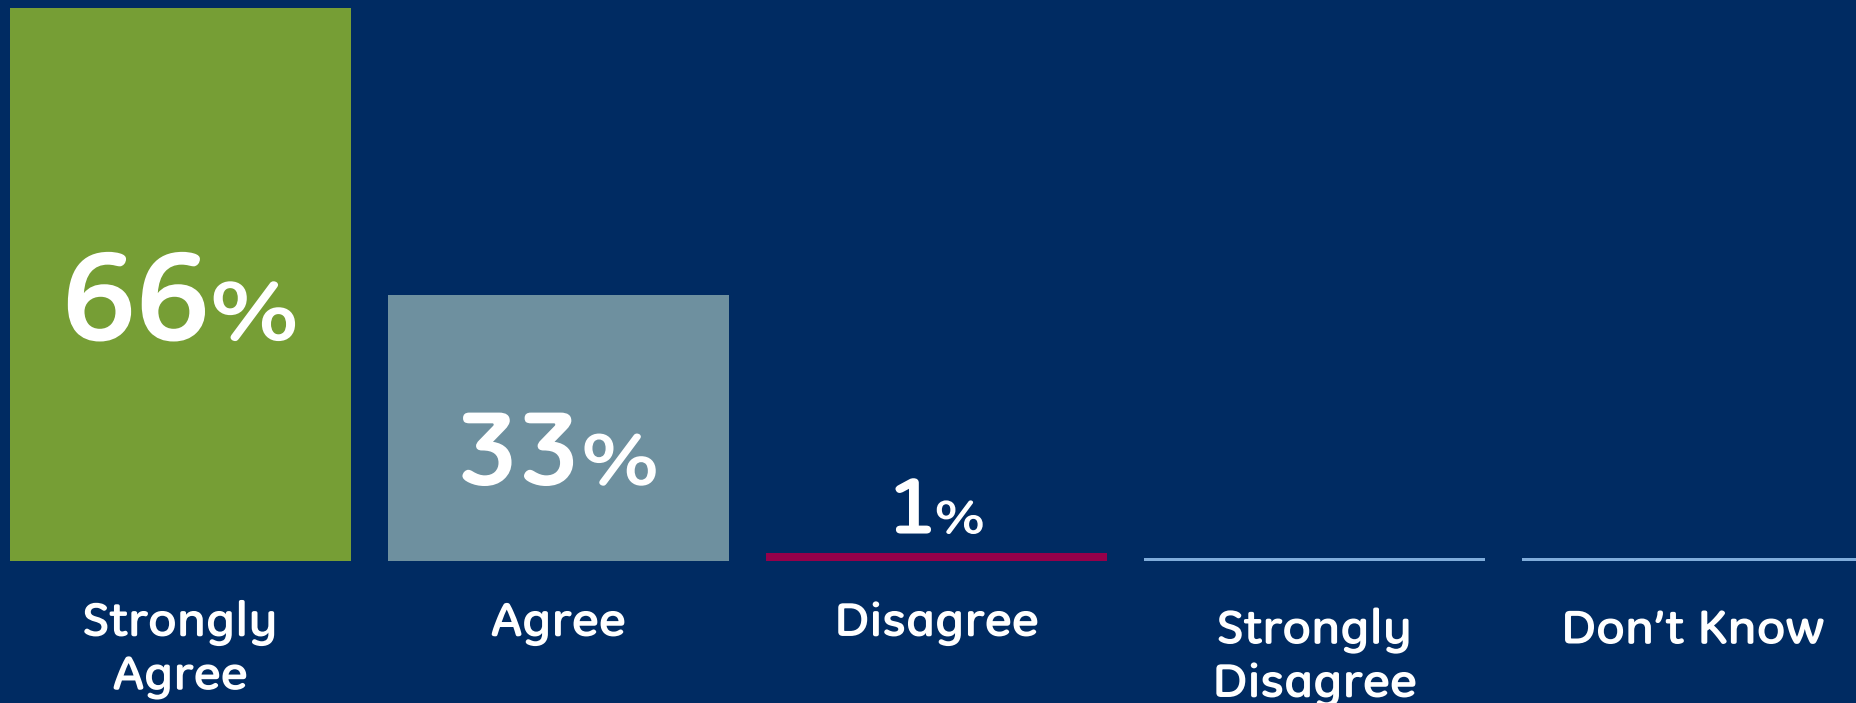

Tannery Drift
First School
ROYSTON · HERTFORDSHIRE

Ofsted Parent/Carer Survey: June 2016

Q 3: My child makes good progress
at this school