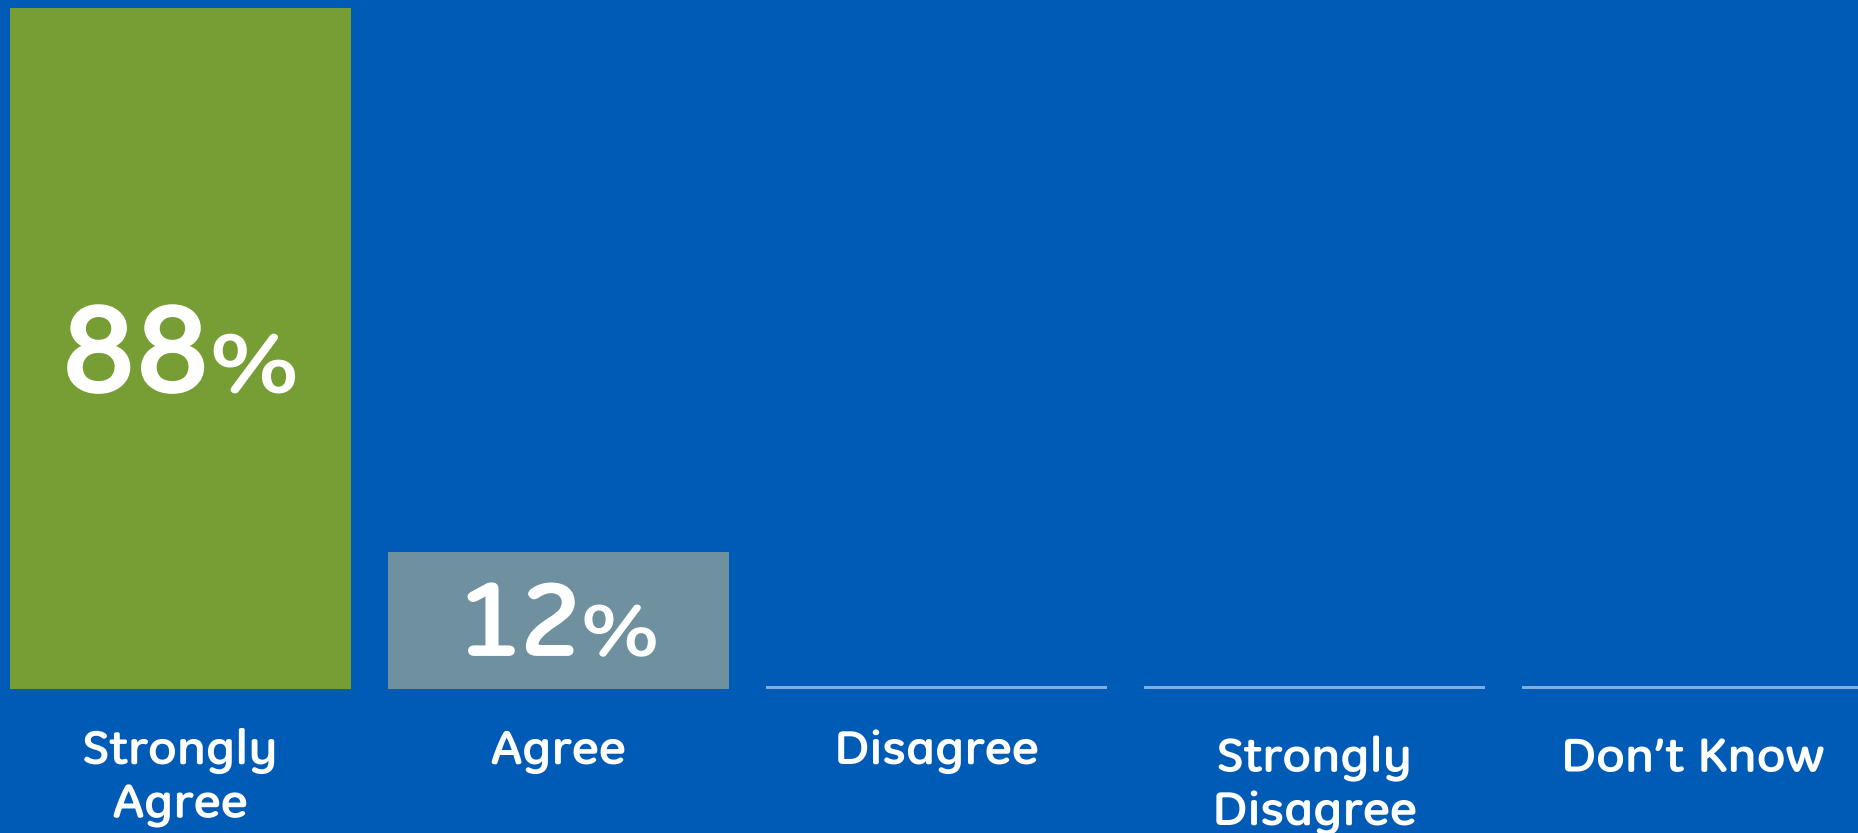

Ofsted Parent/Carer Survey: June 2016

Q 1: My child is happy at this school

Tannery Drift
First School
ROYSTON · HERTFORDSHIRE

Ofsted Parent/Carer Survey: June 2016

Q 2: My child feels safe at this school