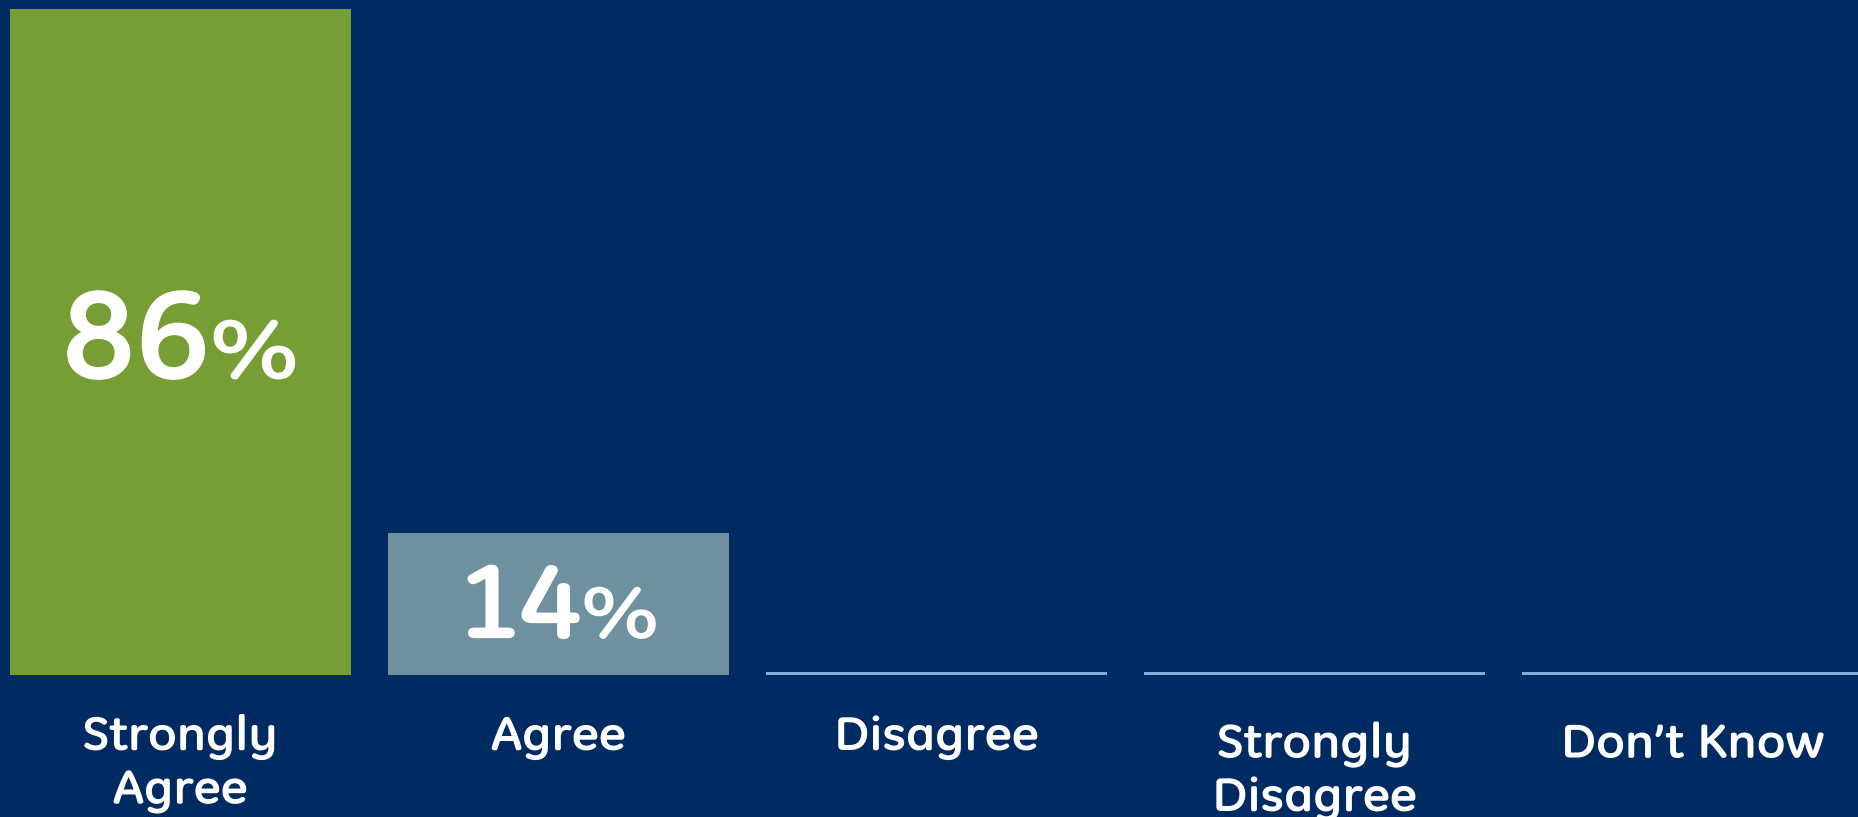

Ofsted Parent/Carer Survey: June 2016

Q 1: My child is happy at this school

Tannery Drift
First School
ROYSTON · HERTFORDSHIRE

Ofsted Parent/Carer Survey: June 2016

Q 2: My child feels safe at this school