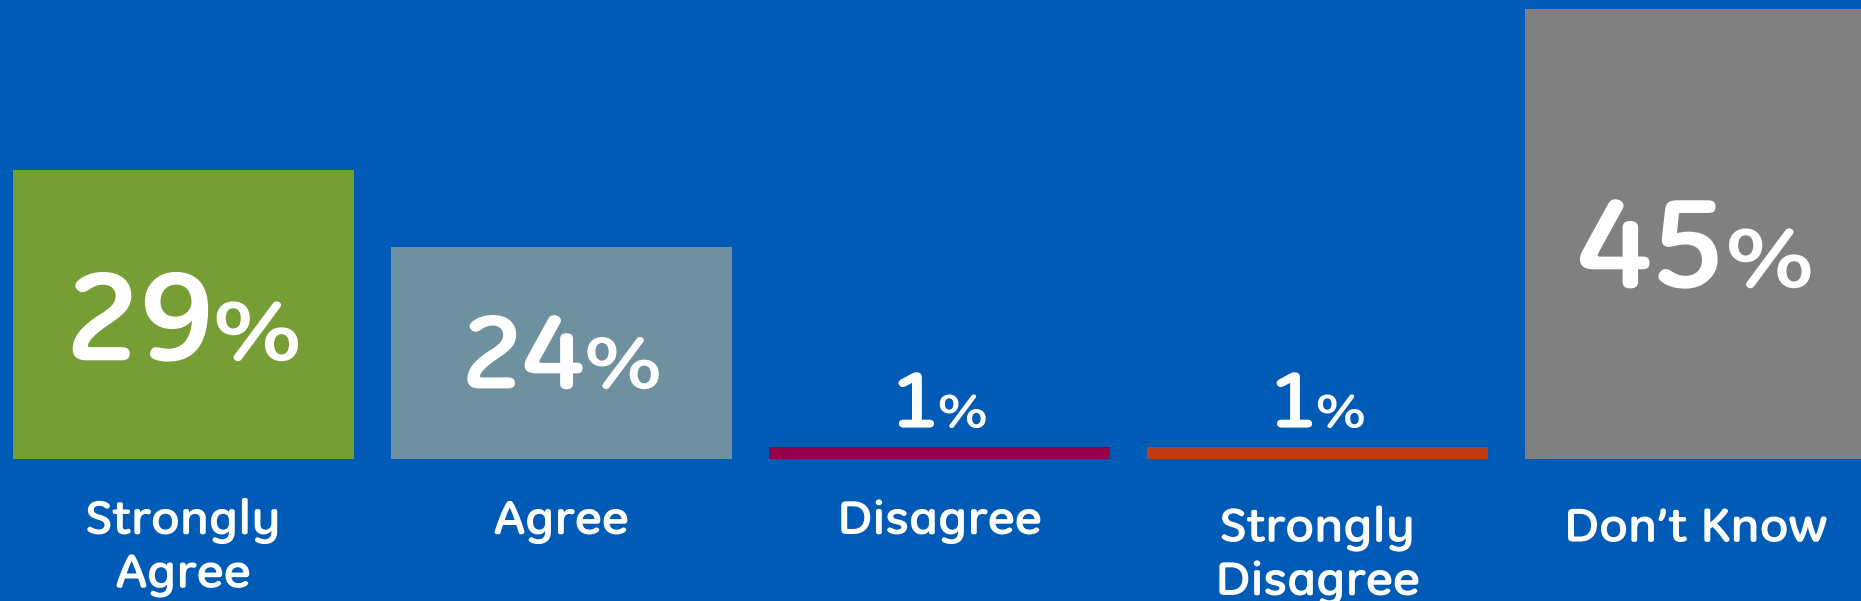

Tannery Drift
First School
ROYSTON · HERTFORDSHIRE

Ofsted Parent/Carer Survey: June 2016

Q 8: This school deals effectively with bullying