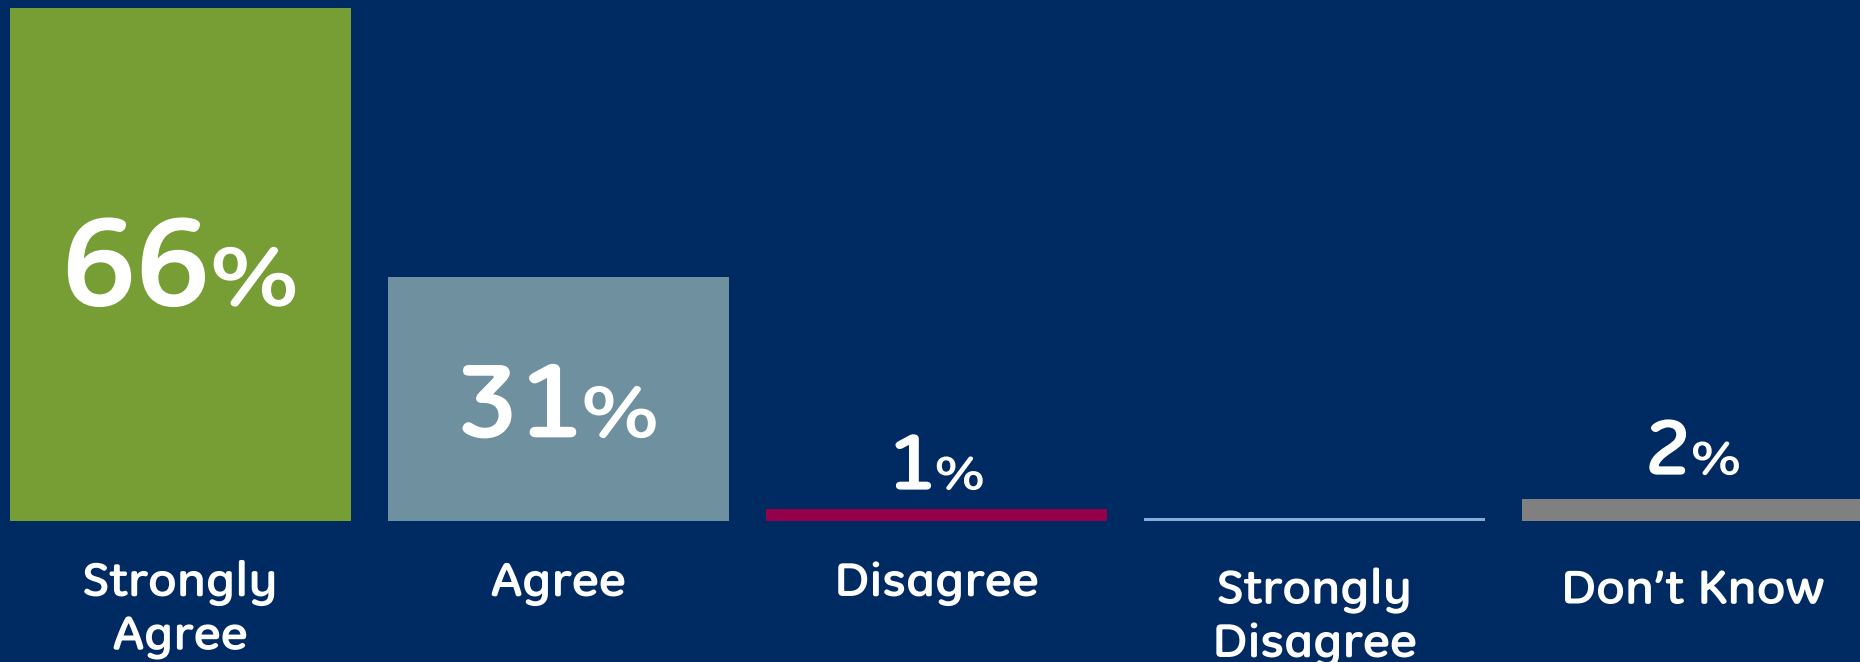

Ofsted Parent/Carer Survey: June 2016

Q 6: My child receives appropriate homework for their age

Tannery Drift
First School
ROYSTON · HERTFORDSHIRE

Ofsted Parent/Carer Survey: June 2016

Q 7: This school makes sure it's pupils
are well behaved